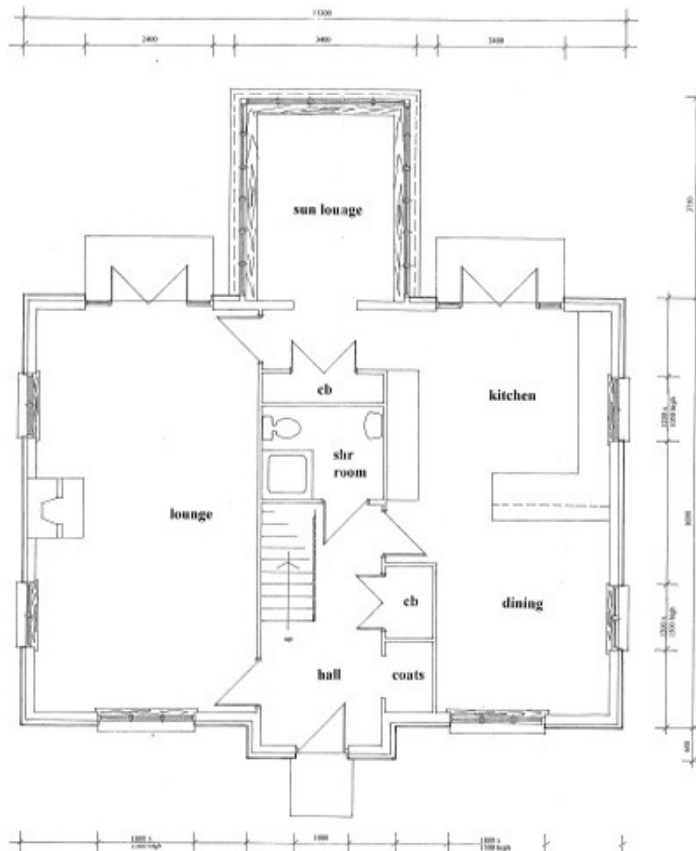

GROUND FLOOR PLAN 1:50

PROJECT
PROPOSED NEW HOUSE ON SITE ADJACENT TO
NURSERY COTTAGE, LITTLE DUNKELD.
FOR
BRACKEN COTTAGES LTD.

TITLE
plus views & elevations.

DATE
January 2010

STEWART-ANDERSON
ARCHITECTURAL SERVICES
CATHRYN, MOUNTREE AVENUE, BALLATER, ABERDEEN.
TEL. NO. 01457 53136
MOBILE NO. 07759 327 803
E-MAIL stewart@stewartanderson.co.uk