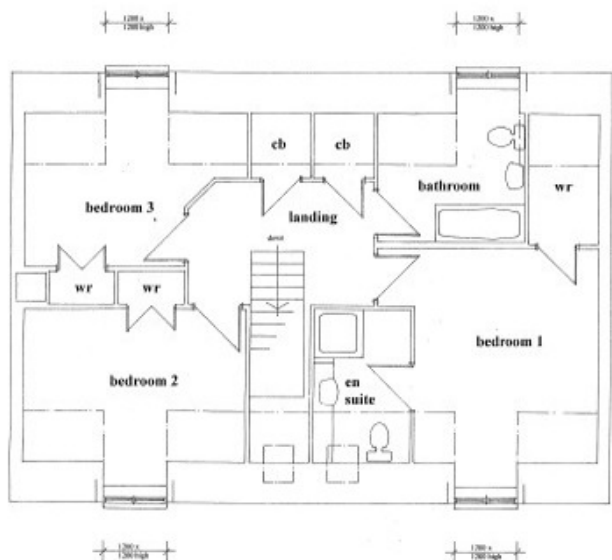

FIRST FLOOR PLAN 1:50